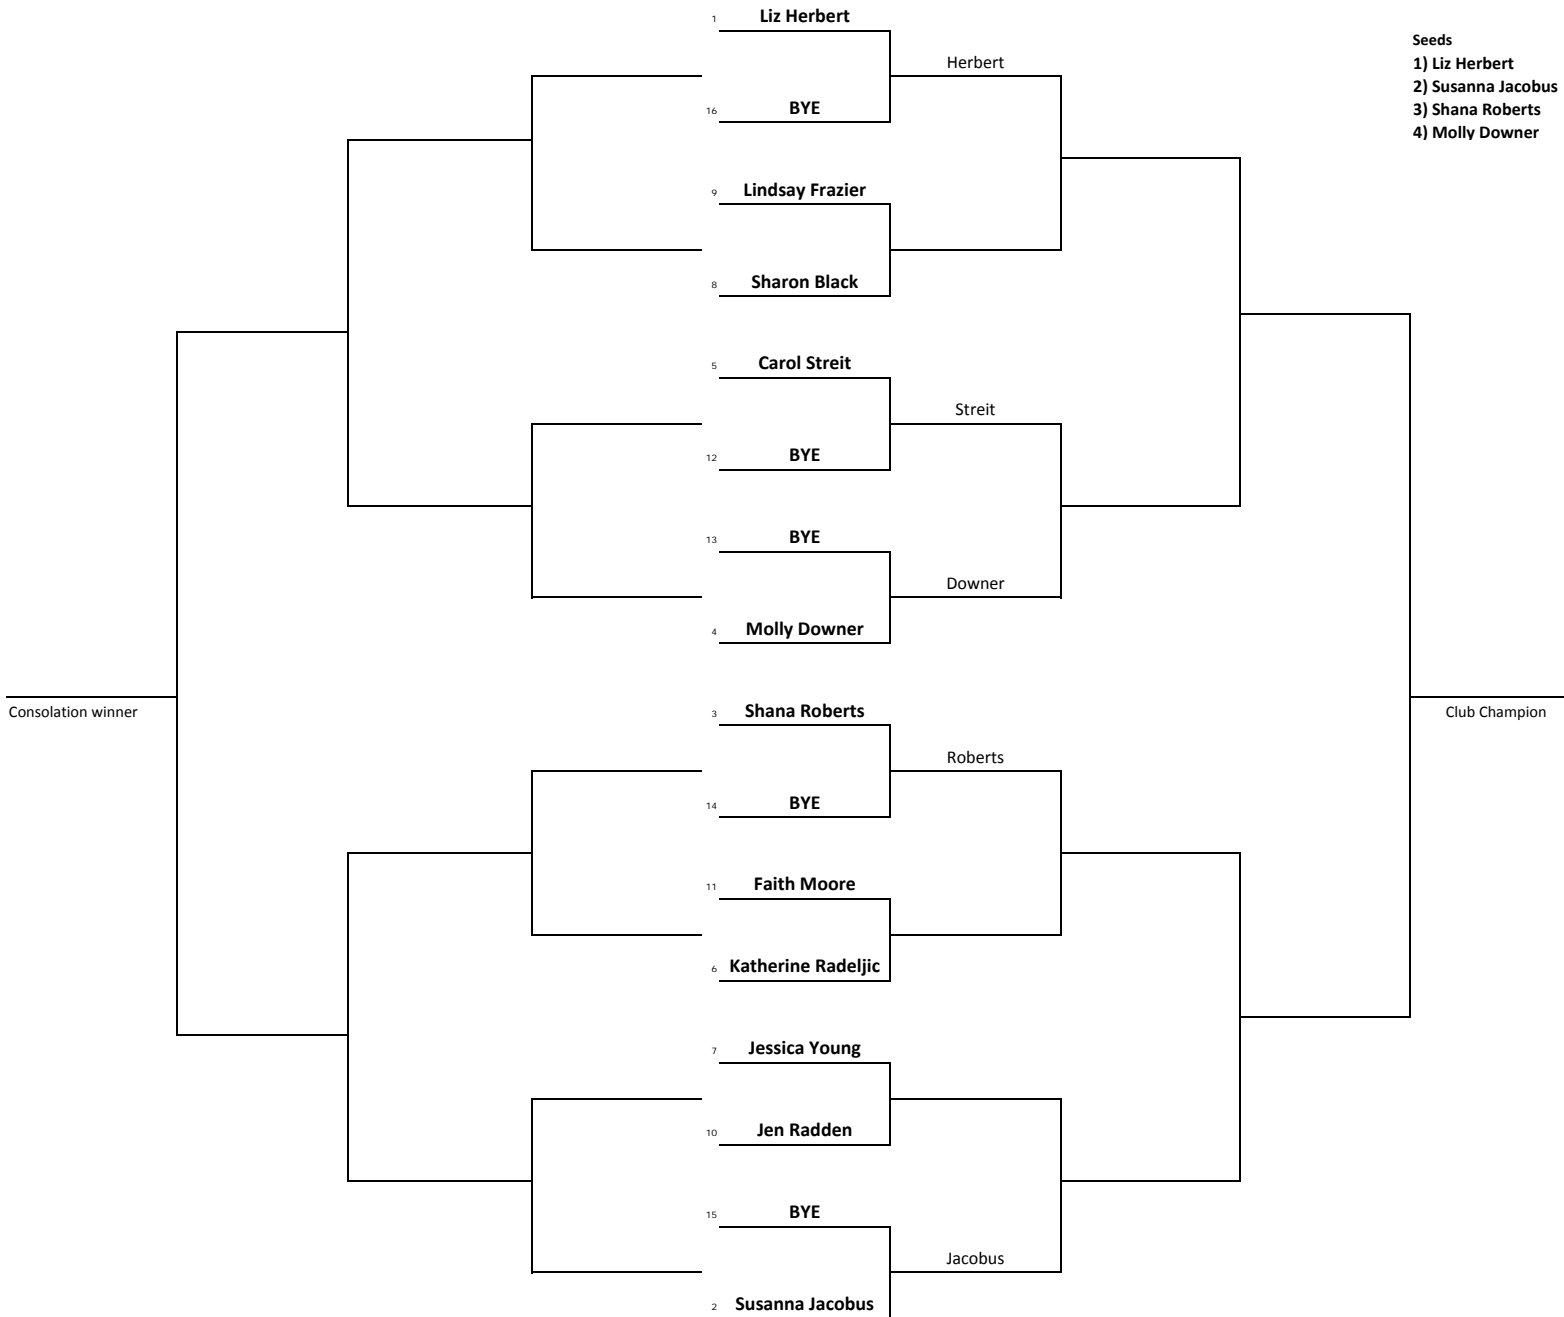

SEMIS

FINALS

SUNDAY,
SEPTEMBER 15

(Rain date Sunday 22th)

MUST BE PLAYED BY:
SATURDAY, SEPTEMBER 7

MUST BE PLAYED BY:
SATURDAY AUGUST 24

MUST BE PLAYED BY:
SATURDAY, July 27

MUST BE PLAYED BY:
SATURDAY AUGUST 17

MUST BE PLAYED BY:
SATURDAY, SEPTEMBER
7

SUNDAY,
SEPTEMBER 15

(Rain date Sunday 22th)

ALL tournament participants play at least TWO matches, either two in the main draw or 1 in the main draw & 1 in the consolation draw